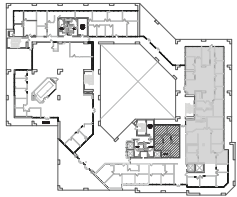

REDSTONE

Suite 150
6,723 RSF

4041 MacArthur Blvd | Newport Beach