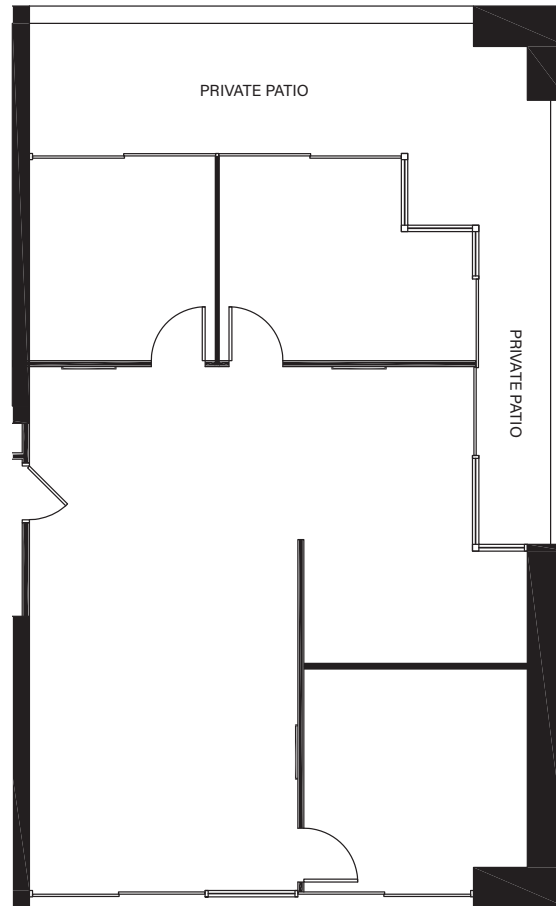

REDSTONE

Suite 320
1,630 RSF

1300 Dove St | Newport Beach